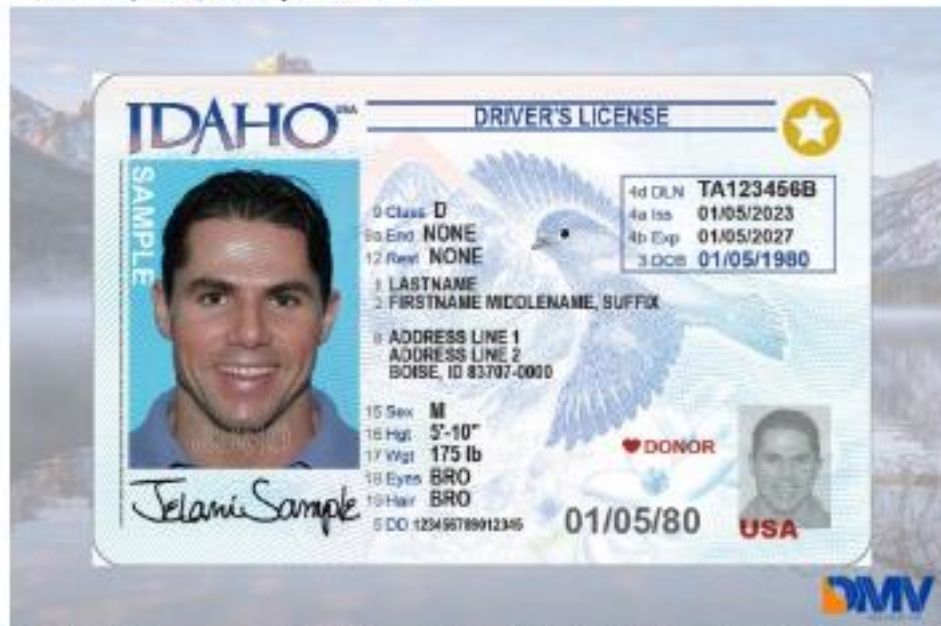

Idaho's new driver's license and ID card are here

Posted on April 12, 2023 by Ellen Mattila

BOISE— Idaho has a new driver's license design. The Idaho Division of Motor Vehicles (DMV) launched the new cards today. All new cards, renewals, and replacements will have the new design.

“The new license showcases some of Idaho's best features,” said DMV administrator Lisa McClellan. “Idaho's state bird, the mountain bluebird, is featured prominently. Idahoans will also notice the Sawtooth Mountains and the Idaho Statehouse.”

The Idaho DMV is releasing a new card to keep up with evolving technology and prevent counterfeiters. It is standard practice to update license designs and security features periodically. The last time Idaho changed its license was in 2016.

Licenses with the old design will remain valid until the expiration date that is printed on the card. You don't need to do anything until it is time to renew your license. Then you can renew online, if eligible, at dmv.idaho.gov or at a local DMV. The fee you pay for a license will not change when the new design goes live.