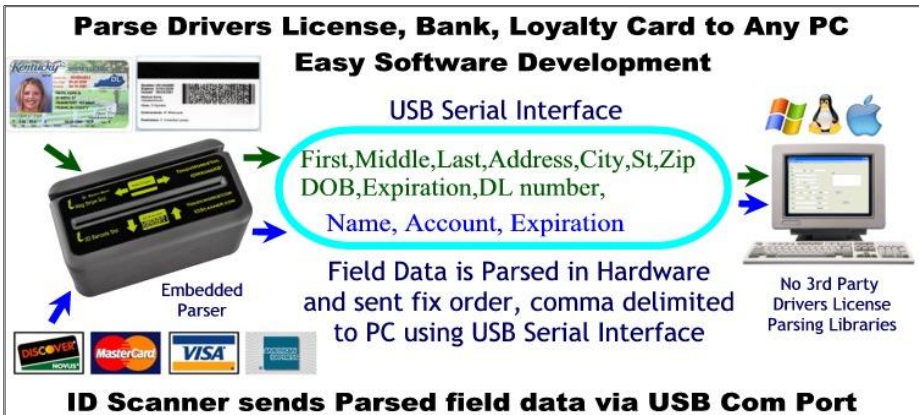

(800) 574-5034 / www.IDScanner.com / Sales@TokenWorks.com

QuickBooks ● Casinos ● Marijuana Dispensaries ● Recycle Yards