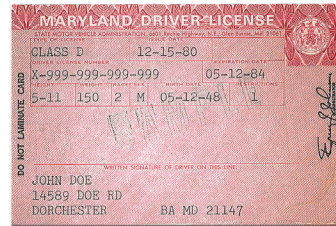

MARYLAND PROTECTED | MARYLAND PROUD

Maryland Driver's Licenses Through The Years

1950's

1980's

Late 1990's

1960's

Late 1980's

2003

1970's

1990's

2016