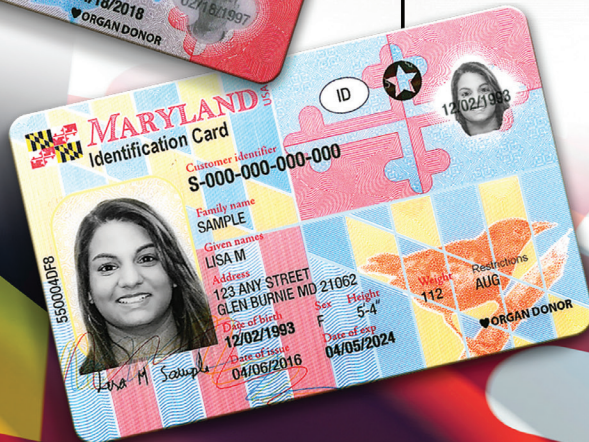

MARYLAND PROTECTED

MARYLAND PROUD

NEW

Secure Driver's License and ID Card

SAFE

SECURE

PROTECTED

DELIVERED THROUGH THE MAIL

mva.maryland.gov

MARYLAND **PROTECTED** | MARYLAND **PROUD**

Driver's License

MARYLAND **PROTECTED** | MARYLAND **PROUD**

Identification Card

MARYLAND PROTECTED | MARYLAND PROUD

Maryland Driver's Licenses Through The Years

2016

MARYLAND **PROTECTED** | MARYLAND **PROUD**

How U.S./Canada Issues Their Driver's Licenses or ID Cards