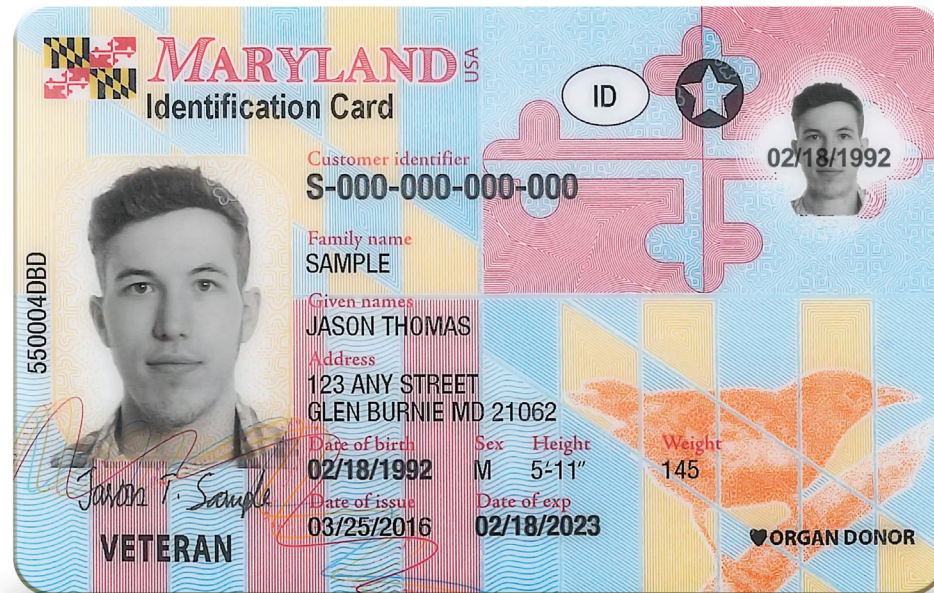

MARYLAND PROTECTED

MARYLAND PROUD

NEW

Secure Driver's License and ID Card

SAFE

SECURE

PROTECTED

DELIVERED THROUGH THE MAIL

mva.maryland.gov

MARYLAND **PROTECTED** | MARYLAND **PROUD**

Driver's License

MARYLAND **PROTECTED** | MARYLAND **PROUD**

Identification Card

MARYLAND PROTECTED | MARYLAND PROUD

Maryland Driver's Licenses Through The Years