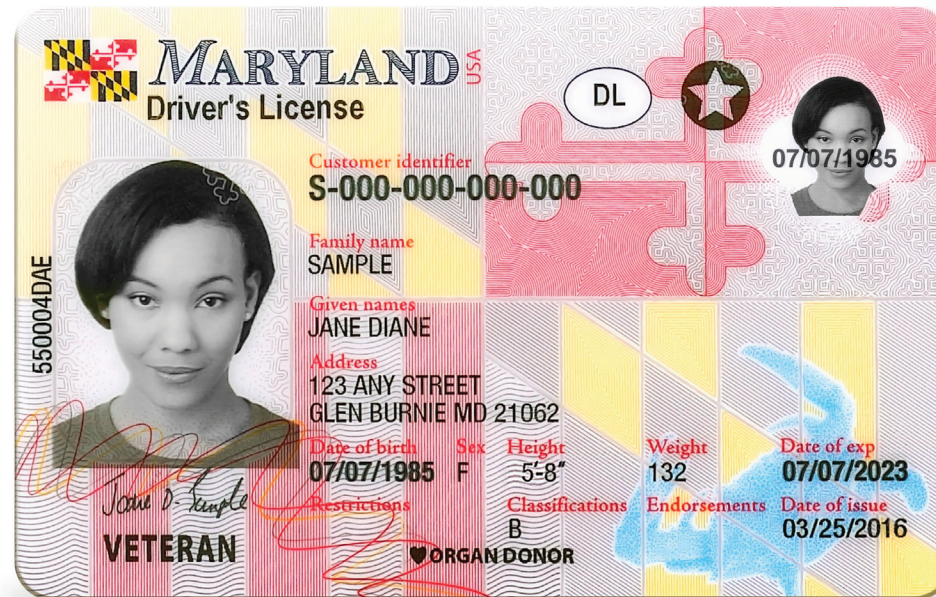

MARYLAND PROTECTED

MARYLAND PROUD

NEW

Secure Driver's License and ID Card

SAFE

SECURE

PROTECTED

DELIVERED THROUGH THE MAIL

mva.maryland.gov

MARYLAND **PROTECTED** | MARYLAND **PROUD**

Driver's License

MARYLAND **PROTECTED** | MARYLAND **PROUD**

Identification Card

MARYLAND PROTECTED | MARYLAND PROUD

Maryland Driver's Licenses Through The Years

2016

MARYLAND **PROTECTED** | MARYLAND **PROUD**

How U.S./Canada Issues Their Driver's Licenses or ID Cards