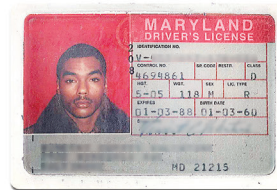

MARYLAND PROTECTED

MARYLAND PROUD

NEW

Secure Driver's License and ID Card

SAFE

SECURE

PROTECTED

DELIVERED THROUGH THE MAIL

mva.maryland.gov

MARYLAND **PROTECTED** | MARYLAND **PROUD**

Driver's License

MARYLAND **PROTECTED** | MARYLAND **PROUD**

Identification Card

MARYLAND PROTECTED | MARYLAND PROUD

Maryland Driver's Licenses Through The Years

1950's

1980's

Late 1990's

1960's

Late 1980's

2003

1970's

1990's